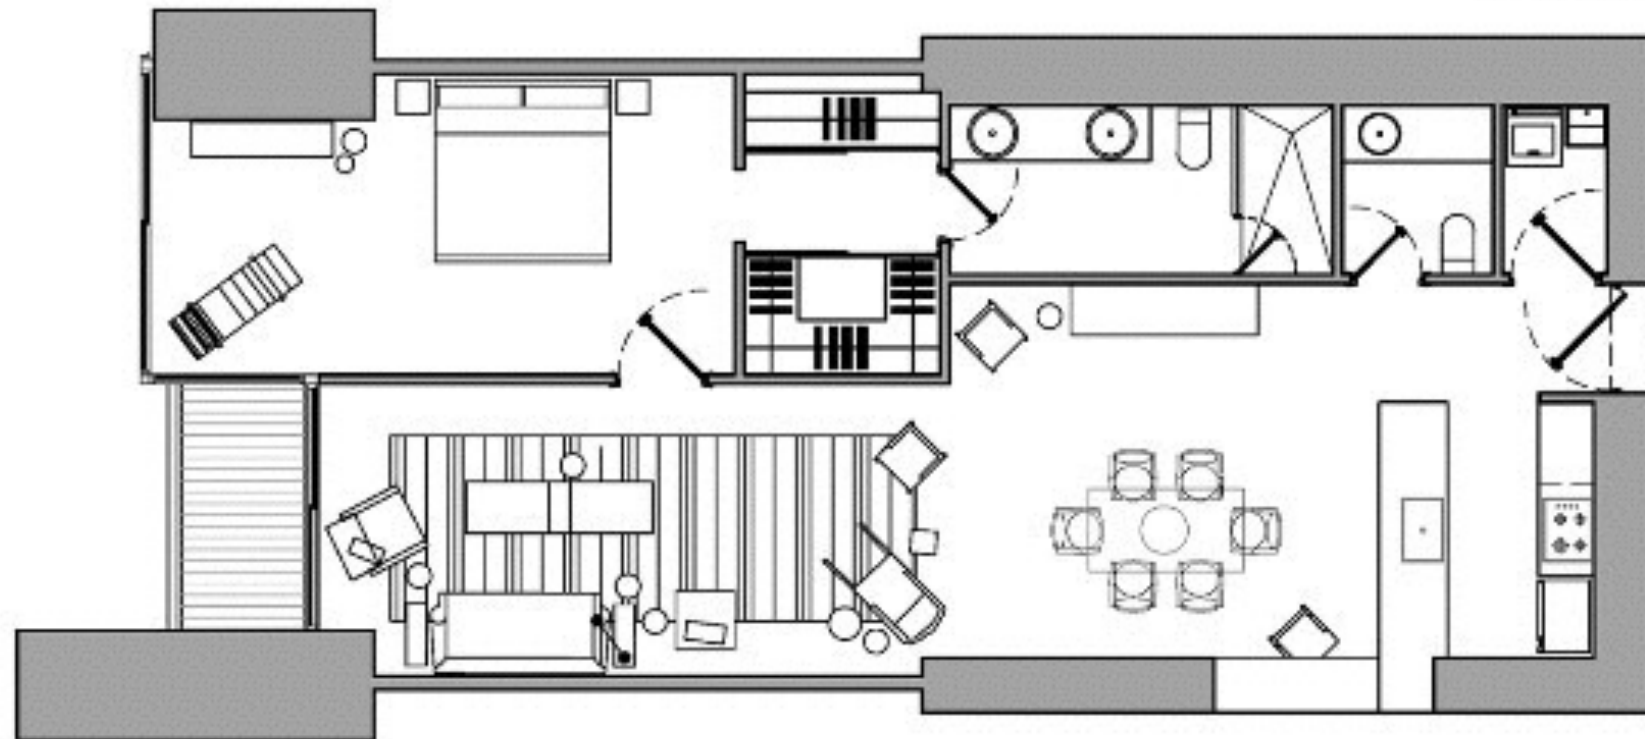

yoopanama
designed by yoo by starck

- ocean view / vista al mar
- área 125 m2 (1345 sq ft)

apt B

yoopanama
designed by yoo by starck

- ocean view / vista al mar
- área 135 m2 (1452 sq ft)

apt C

yoopanama
designed by yoo by starck

- ocean view / vista al mar
- área 120 m2 (1290 sq ft)

apt D

yoo panama
designed by yoo by starck

- ocean view / vista al mar
- área 155 m2 (11667 sq ft)

apt E

yoo panama

designed by yoo by starck

- city view / vista a la ciudad
- área 132 m2 (1421 sq ft)

apt F

yoopanama
designed by yoo by starck

- city view / vista a la ciudad
- área 132 m2 (1421 sq ft)

apt G

yoopanama
designed by yoo by starck

- city view / vista a la ciudad
- área 128 m² (1378 sq ft)

apt H

yoo panama

designed by yoo by starck

- ocean view / vista al mar
- área 165 m2 (1776 sq ft)

apt 1

yoo panama

designed by yoo by starck

- ocean view / vista al mar
- área 94 m² (1012 sq ft)

apt K