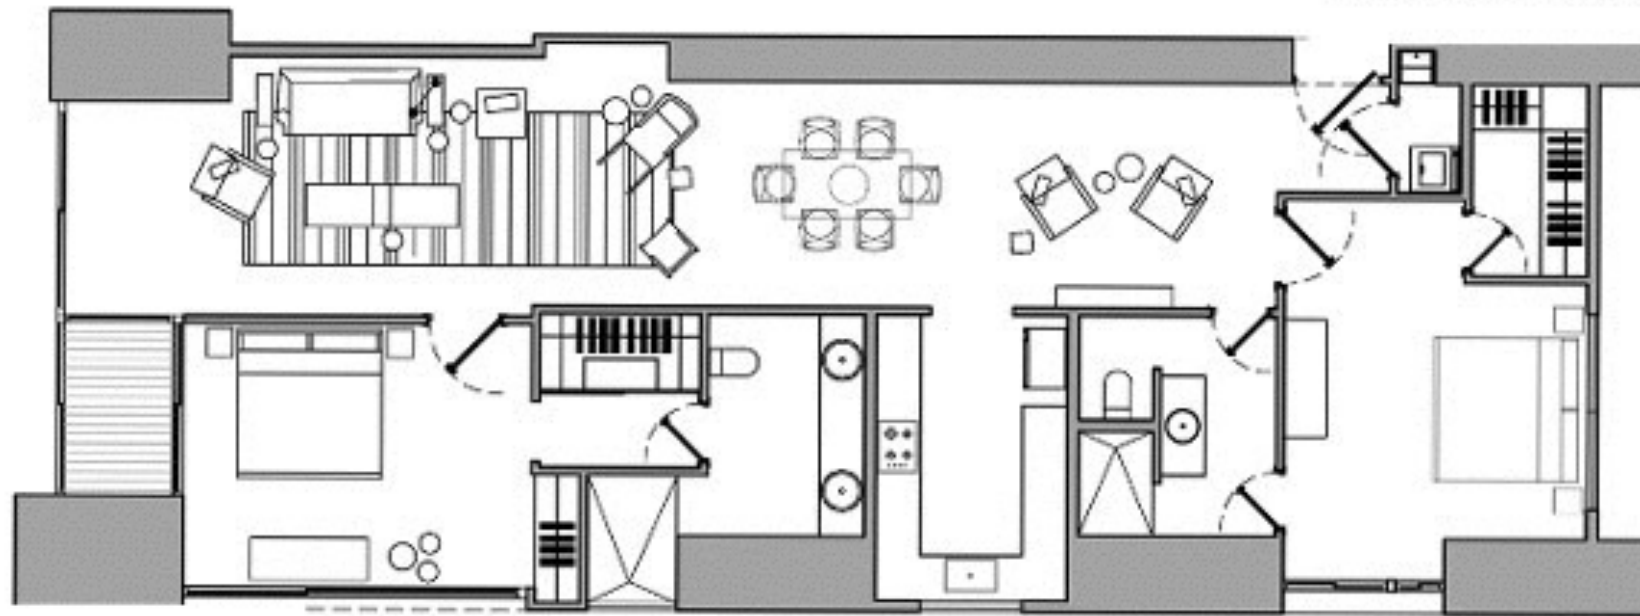

yoopanama
designed by yoo by starck

- ocean view / vista al mar
- área 125 m2 (1345 sq ft)

apt B

yoopanama
designed by yoo by starck

- ocean view / vista al mar
- área 135 m2 (1452 sq ft)

apt C

yoopanama
designed by yoo by starck

- ocean view / vista al mar
- área 120 m2 (1290 sq ft)

apt D

yoo panama
designed by yoo by starck

- ocean view / vista al mar
- área 155 m2 (11667 sq ft)

apt E

yoo panama

designed by yoo by starck

- city view / vista a la ciudad
- área 132 m2 (1421 sq ft)

apt F

yoopanama
designed by yoo by starck

- city view / vista a la ciudad
- área 132 m2 (1421 sq ft)

apt G

yoopanama
designed by yoo by starck

- city view / vista a la ciudad
- área 128 m² (1378 sq ft)

apt H

yoo panama

designed by yoo by starck

- ocean view / vista al mar
- área 165 m2 (1776 sq ft)

apt 1

yoo panama

designed by yoo by starck

- ocean view / vista al mar
- área 94 m² (1012 sq ft)

apt K