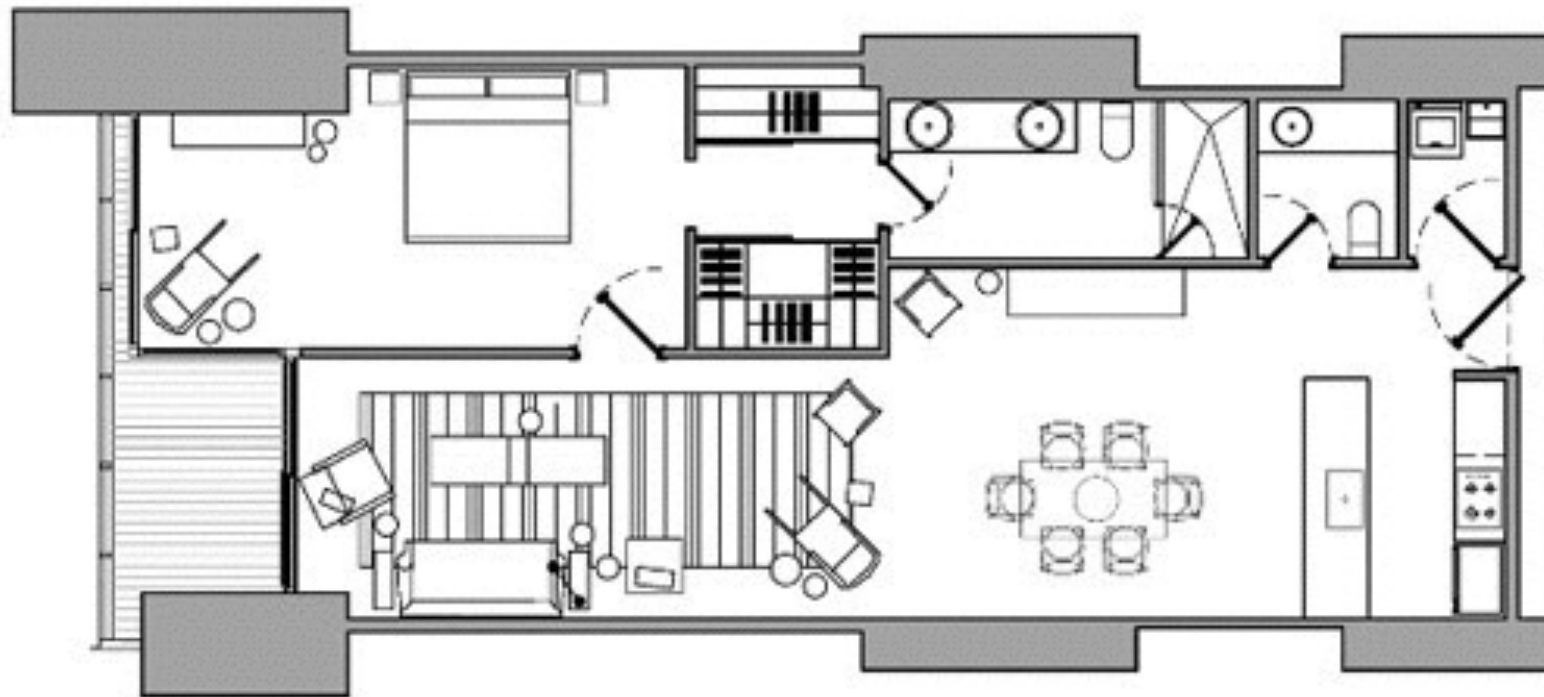

yoopanama
designed by yoo by starck

- ocean view / vista al mar
- área 125 m2 (1345 sq ft)

apt B

yoopanama
designed by yoo by starck

- ocean view / vista al mar
- área 135 m2 (1452 sq ft)

apt C

yoopanama
designed by yoo by starck

- ocean view / vista al mar
- área 120 m2 (1290 sq ft)

apt D

yoo panama
designed by yoo by starck

- ocean view / vista al mar
- área 155 m2 (11667 sq ft)

apt E

yoo panama

designed by yoo by starck

- city view / vista a la ciudad
- área 132 m2 (1421 sq ft)

apt F

yoopanama
designed by yoo by starck

- city view / vista a la ciudad
- área 132 m2 (1421 sq ft)

apt G

yoopanama
designed by yoo by starck

- city view / vista a la ciudad
- área 128 m² (1378 sq ft)

apt H

yoo panama

designed by yoo by starck

- ocean view / vista al mar
- área 165 m2 (1776 sq ft)

apt 1

yoo panama

designed by yoo by starck

- ocean view / vista al mar
- área 94 m² (1012 sq ft)

apt K