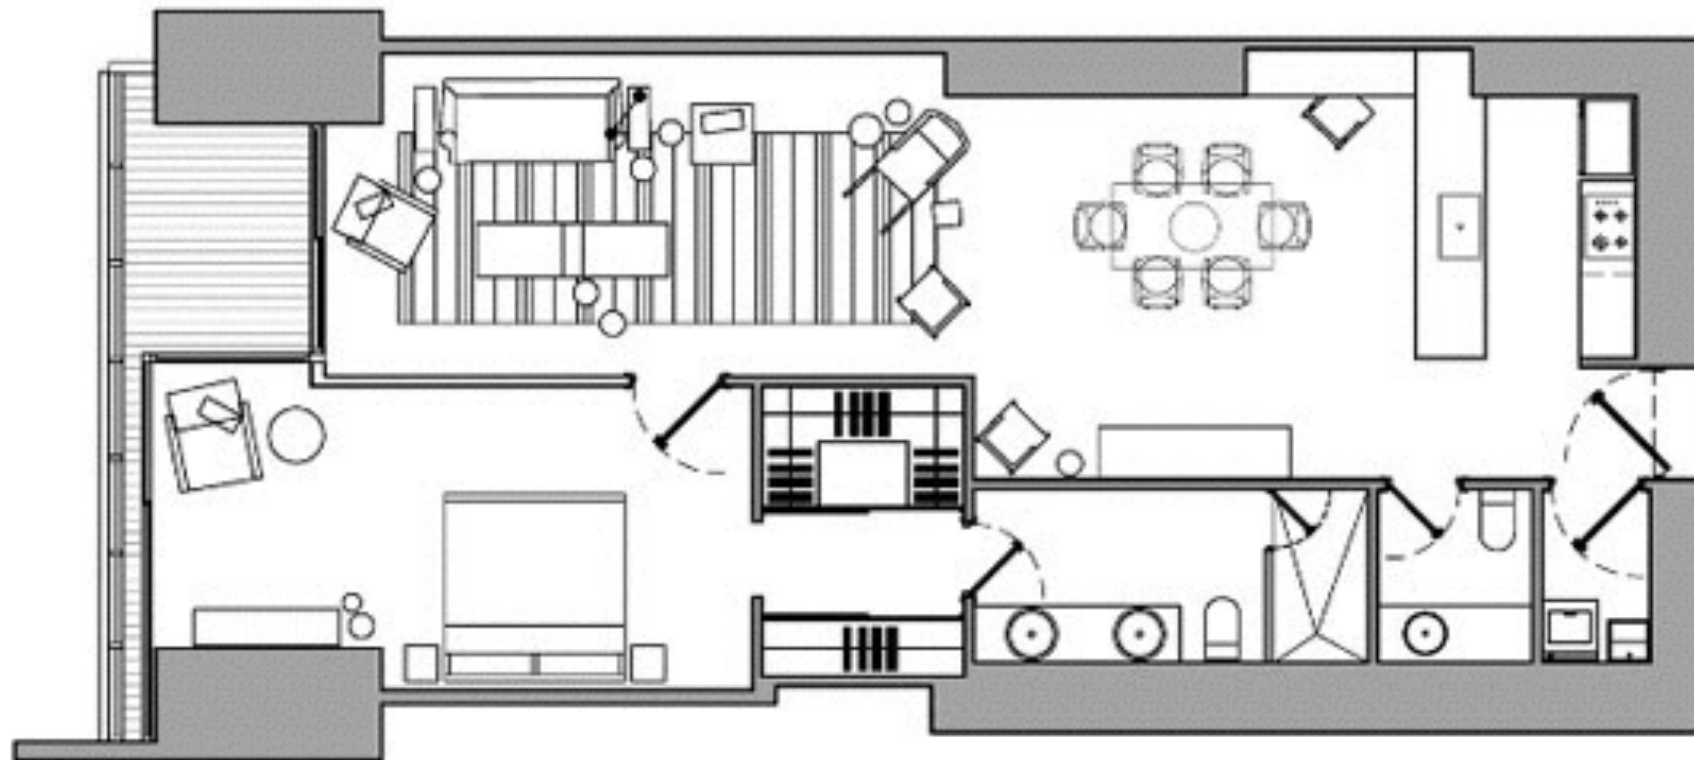

yoopanama
designed by yoo by starck

- ocean view / vista al mar
- área 125 m2 (1345 sq ft)

apt B

yoopanama
designed by yoo by starck

- ocean view / vista al mar
- área 135 m2 (1452 sq ft)

apt C

yoopanama
designed by yoo by starck

- ocean view / vista al mar
- área 120 m2 (1290 sq ft)

apt D

yoo panama
designed by yoo by starck

- ocean view / vista al mar
- área 155 m2 (11667 sq ft)

apt E

yoo panama

designed by yoo by starck

- city view / vista a la ciudad
- área 132 m2 (1421 sq ft)

apt F

yoopanama
designed by yoo by starck

- city view / vista a la ciudad
- área 132 m2 (1421 sq ft)

apt G

yoopanama
designed by yoo by starck

- city view / vista a la ciudad
- área 128 m² (1378 sq ft)

apt H

yoo panama

designed by yoo by starck

- ocean view / vista al mar
- área 165 m2 (1776 sq ft)

apt 1

yoo panama

designed by yoo by starck

- ocean view / vista al mar
- área 94 m² (1012 sq ft)

apt K