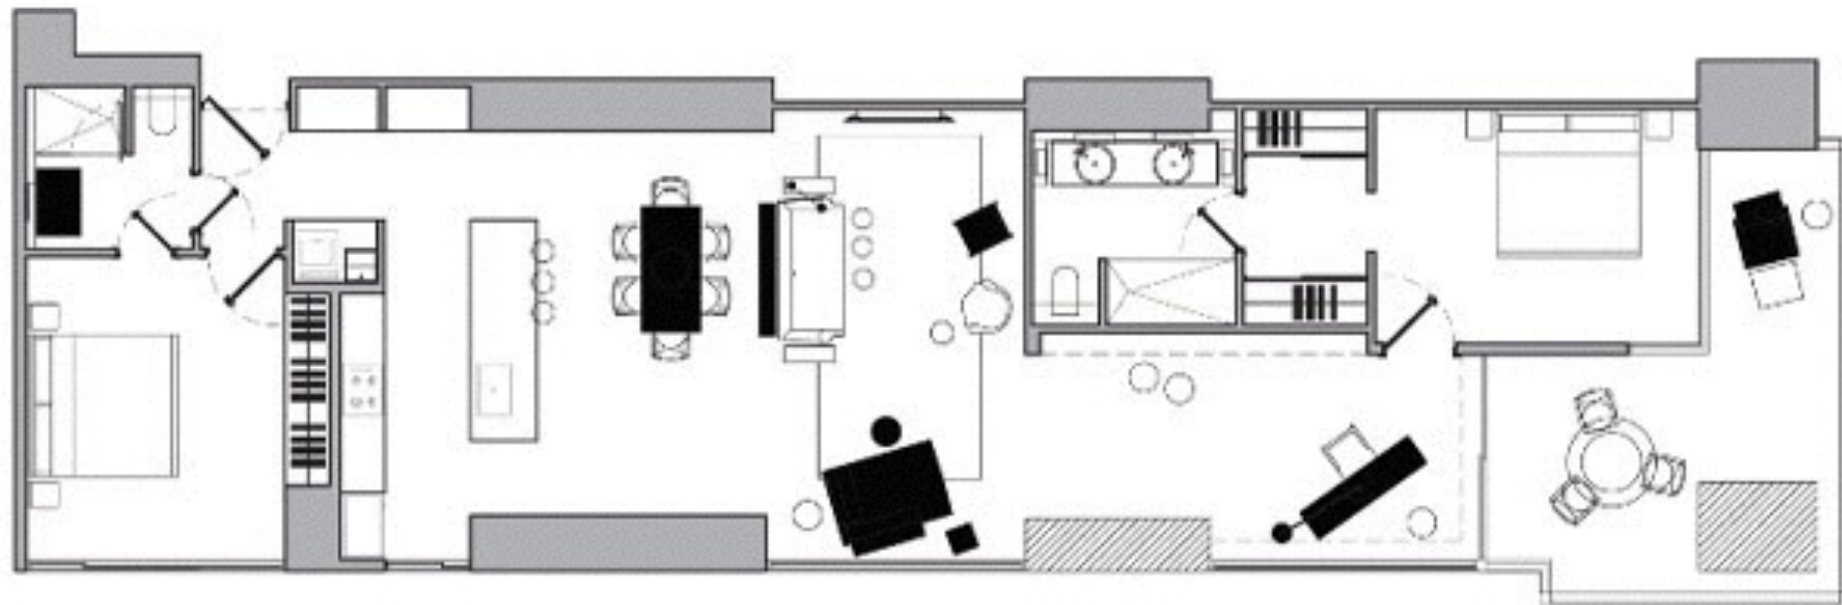

yoopanama
designed by yoo by starck

- ocean view / vista al mar
- área 125 m2 (1345 sq ft)

apt B

yoopanama
designed by yoo by starck

- ocean view / vista al mar
- área 135 m2 (1452 sq ft)

apt C

yoopanama
designed by yoo by starck

- ocean view / vista al mar
- área 120 m2 (1290 sq ft)

apt D

yoo panama
designed by yoo by starck

- ocean view / vista al mar
- área 155 m2 (11667 sq ft)

apt E

yoo panama

designed by yoo by starck

- city view / vista a la ciudad
- área 132 m2 (1421 sq ft)

apt F

yoopanama
designed by yoo by starck

- city view / vista a la ciudad
- área 132 m2 (1421 sq ft)

apt G

yoopanama
designed by yoo by starck

- city view / vista a la ciudad
- área 128 m² (1378 sq ft)

apt H

yoo panama

designed by yoo by starck

- ocean view / vista al mar
- área 165 m2 (1776 sq ft)

apt 1

yoo panama

designed by yoo by starck

- ocean view / vista al mar
- área 94 m² (1012 sq ft)

apt K