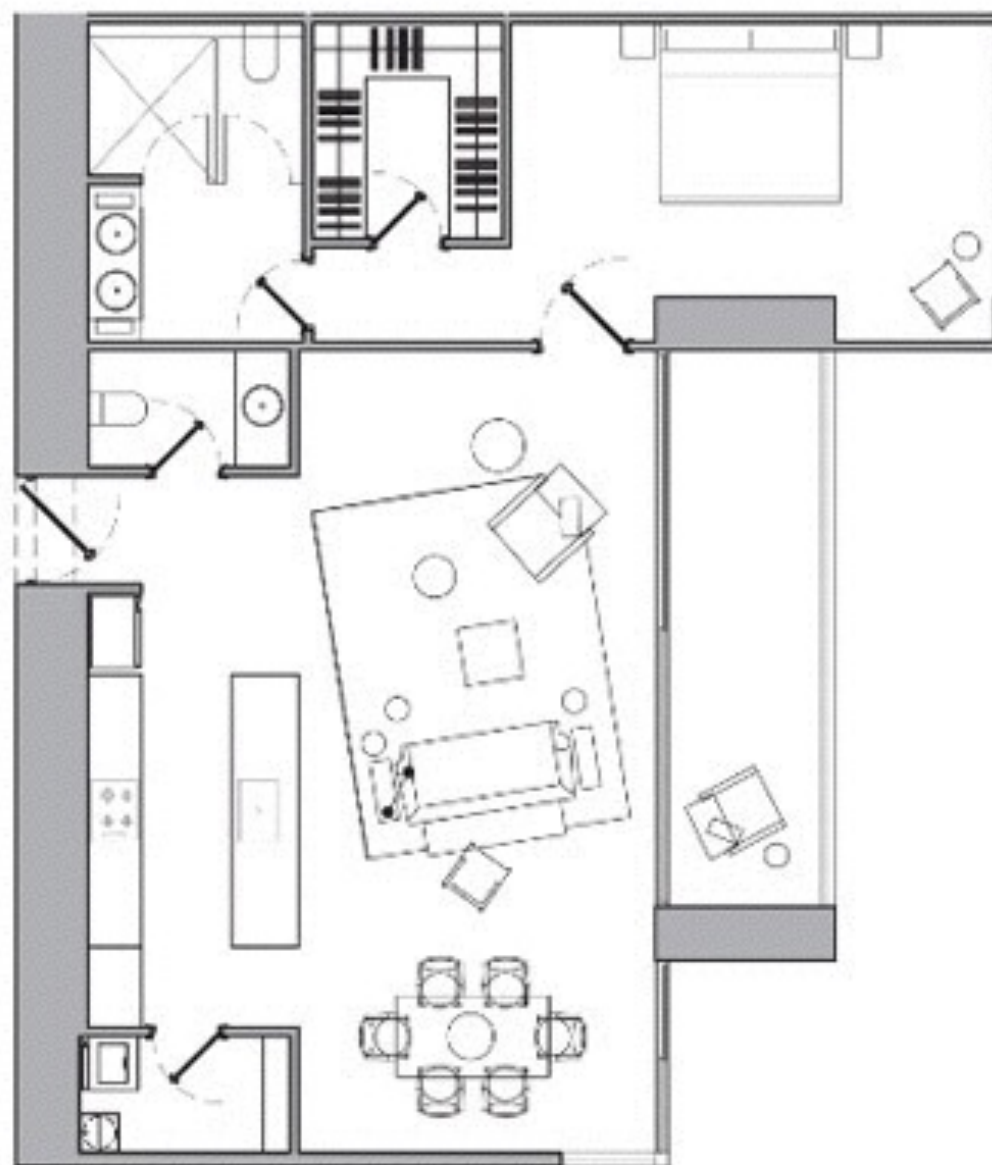

yoopanama
designed by yoo by starck

- ocean view / vista al mar
- área 125 m2 (1345 sq ft)

apt B

yoopanama
designed by yoo by starck

- ocean view / vista al mar
- área 135 m2 (1452 sq ft)

apt C

yoopanama
designed by yoo by starck

- ocean view / vista al mar
- área 120 m2 (1290 sq ft)

apt D

yoo panama
designed by yoo by starck

- ocean view / vista al mar
- área 155 m2 (11667 sq ft)

apt E

yoo panama

designed by yoo by starck

- city view / vista a la ciudad
- área 132 m2 (1421 sq ft)

apt F

yoopanama
designed by yoo by starck

- city view / vista a la ciudad
- área 132 m2 (1421 sq ft)

apt G

yoopanama
designed by yoo by starck

- city view / vista a la ciudad
- área 128 m² (1378 sq ft)

apt H

yoo panama

designed by yoo by starck

- ocean view / vista al mar
- área 165 m2 (1776 sq ft)

apt 1

yoo panama

designed by yoo by starck

- ocean view / vista al mar
- área 94 m² (1012 sq ft)

apt K