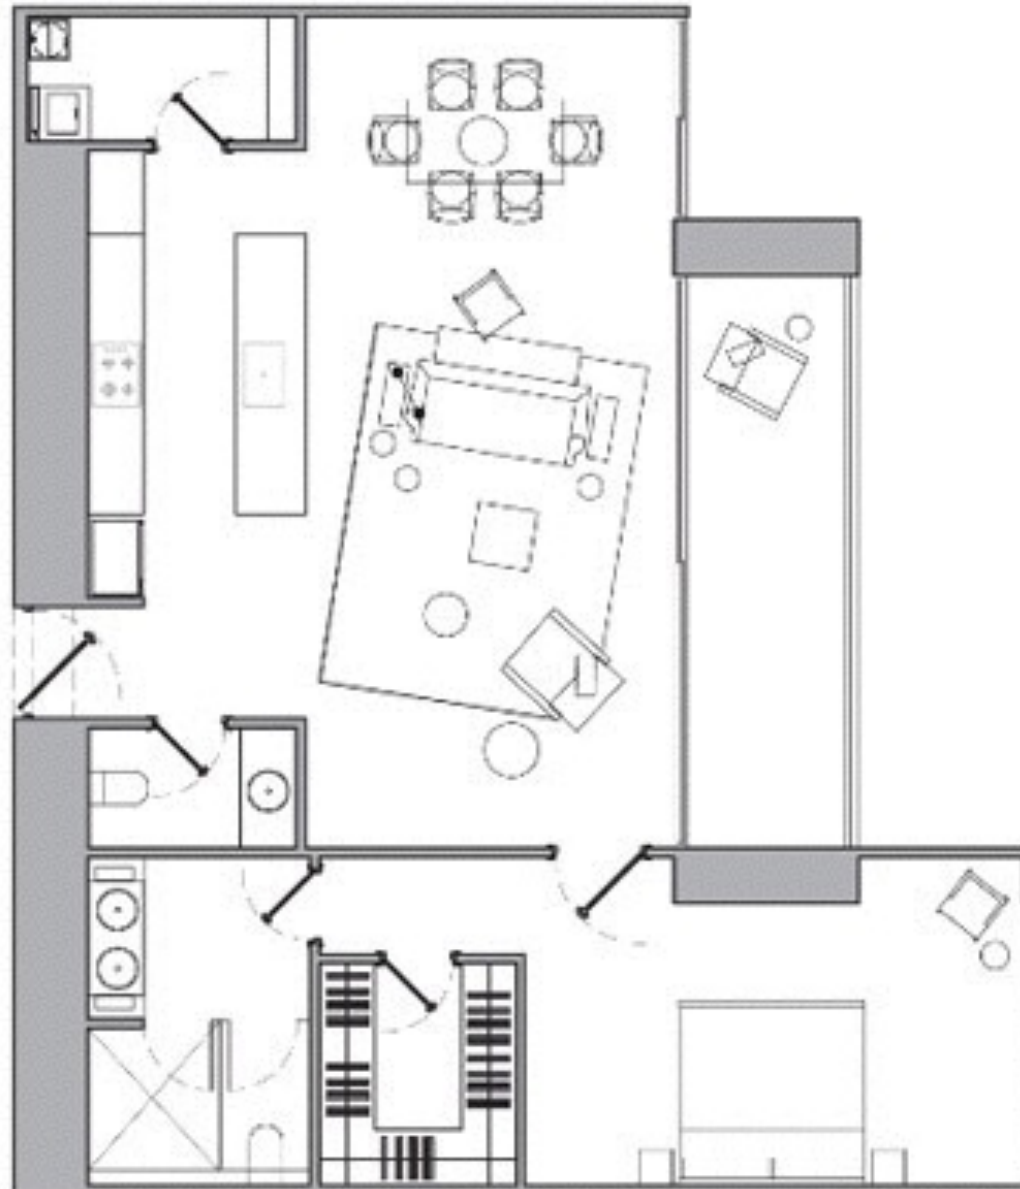

yoopanama
designed by yoo by starck

- ocean view / vista al mar
- área 125 m2 (1345 sq ft)

apt B

yoopanama
designed by yoo by starck

- ocean view / vista al mar
- área 135 m2 (1452 sq ft)

apt C

yoopanama
designed by yoo by starck

- ocean view / vista al mar
- área 120 m2 (1290 sq ft)

apt D

yoo panama
designed by yoo by starck

- ocean view / vista al mar
- área 155 m2 (11667 sq ft)

apt E

yoo panama

designed by yoo by starck

- city view / vista a la ciudad
- área 132 m2 (1421 sq ft)

apt F

yoopanama
designed by yoo by starck

- city view / vista a la ciudad
- área 132 m2 (1421 sq ft)

apt G

yoopanama
designed by yoo by starck

- city view / vista a la ciudad
- área 128 m² (1378 sq ft)

apt H

yoo panama

designed by yoo by starck

- ocean view / vista al mar
- área 165 m2 (1776 sq ft)

apt 1

yoo panama

designed by yoo by starck

- ocean view / vista al mar
- área 94 m² (1012 sq ft)

apt K