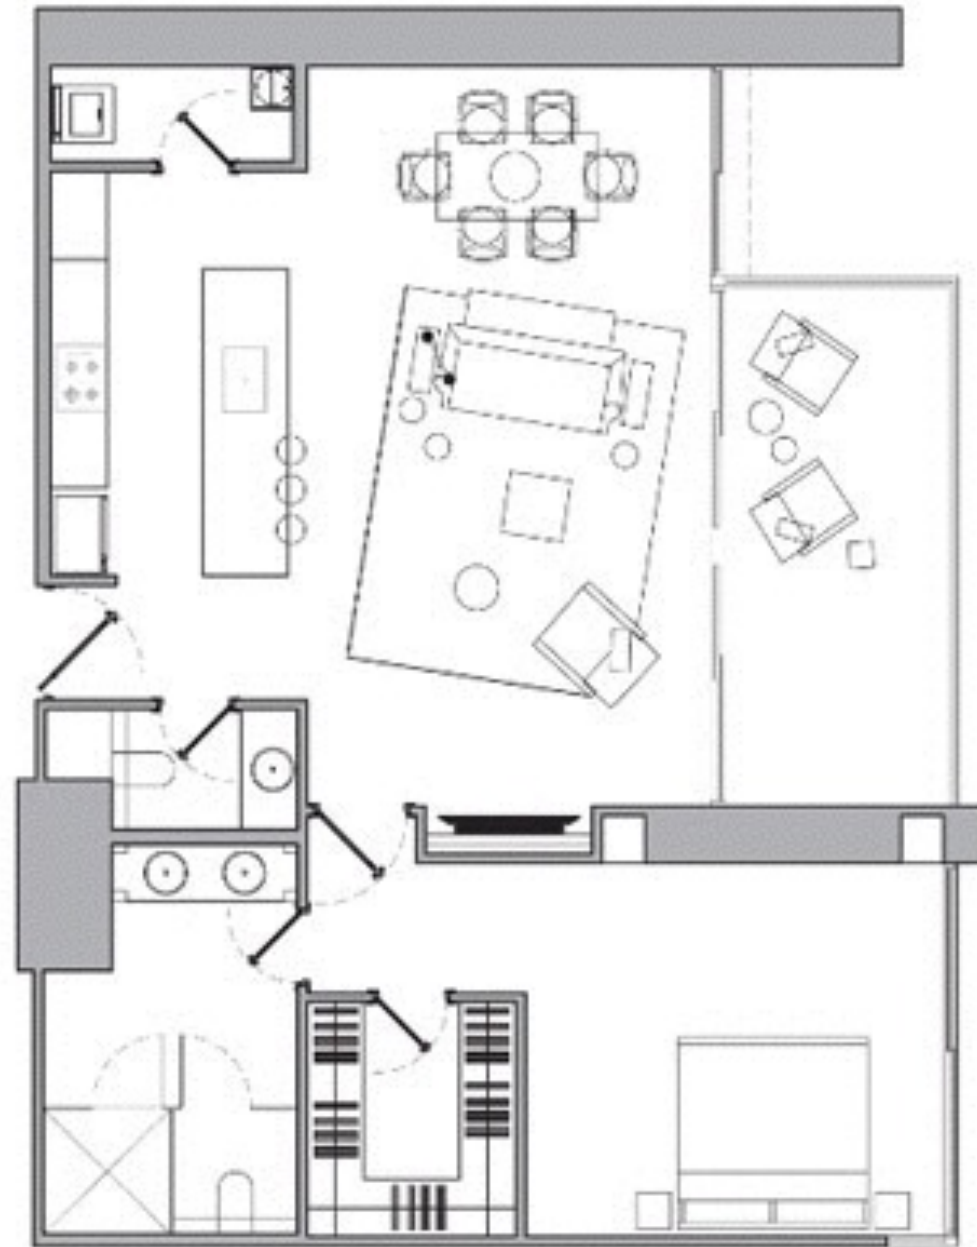

yoopanama
designed by yoo by starck

- ocean view / vista al mar
- área 125 m2 (1345 sq ft)

apt B

yoopanama
designed by yoo by starck

- ocean view / vista al mar
- área 135 m2 (1452 sq ft)

apt C

yoopanama
designed by yoo by starck

- ocean view / vista al mar
- área 120 m2 (1290 sq ft)

apt D

yoo panama
designed by yoo by starck

- ocean view / vista al mar
- área 155 m2 (11667 sq ft)

apt E

yoo panama

designed by yoo by starck

- city view / vista a la ciudad
- área 132 m2 (1421 sq ft)

apt F

yoopanama
designed by yoo by starck

- city view / vista a la ciudad
- área 132 m2 (1421 sq ft)

apt G

yoopanama
designed by yoo by starck

- city view / vista a la ciudad
- área 128 m² (1378 sq ft)

apt H

yoo panama

designed by yoo by starck

- ocean view / vista al mar
- área 165 m2 (1776 sq ft)

apt 1

yoo panama

designed by yoo by starck

- ocean view / vista al mar
- área 94 m² (1012 sq ft)

apt K